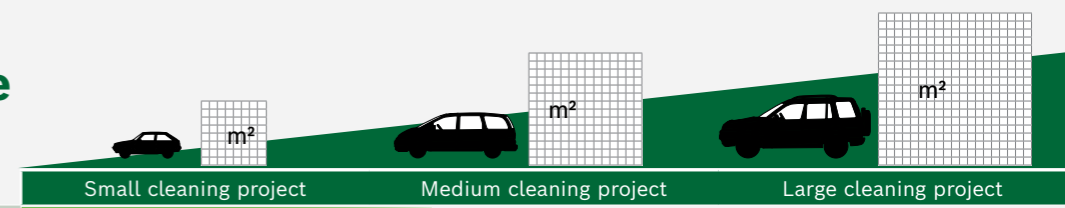

The Aquatak Guide

				Small cleaning project	Medium cleaning project	Large cleaning project
Easy	Aquatak 100	300 l/h	100 bar/1450 PSI	[Progress bar]		
	Aquatak 120	350 l/h	120 bar/1740 PSI	[Progress bar]		
Universal	Aquatak 125	360 l/h	125 bar/1813 PSI	[Progress bar]		
	Aquatak 130	380 l/h	130 bar/1885 PSI	[Progress bar]		
Advanced	Aquatak 135	410 l/h	135 bar/1958 PSI	[Progress bar]		
	Aquatak 140	480 l/h	140 bar/2030 PSI	[Progress bar]		
	Aquatak 150	510 l/h	150 bar/2175 PSI	[Progress bar]		

Pick the right Aquatak High-Pressure Washer for the size of your cleaning projects. Get ready for small projects such as cleaning up bicycles, motor bikes, garden furniture, pottery or a BBQ with the Aquatak from our easy segment. The Universal Aquatak models are suitable for all-round cleaning tasks such as cleaning regular sized vehicles, small patios, gutters, ponds or driveways. The Advanced Aquatak models offer high cleaning performance for heavy duty tasks such as cleaning large patio surfaces, horse floats, 4WD cars, quad bikes, stables, swimming pools or tennis courts.