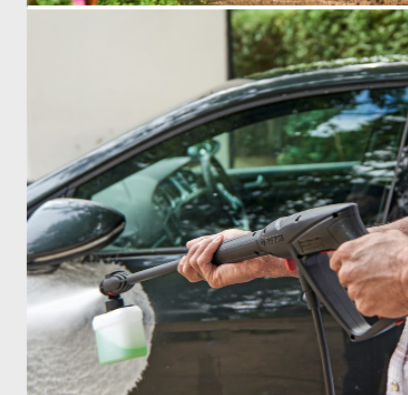

Type	UniversalAquatak 125
Max. pressure	125 bar / 1,813 PSI
Max. flow rate	360 l/h
Motor power	1,500 W
Max. flow temperature	40°C
Weight (including accessories)	6.80 kg
Hose length / material	5m / PVC
Power cable length	5 m
Folding handle	✓
All metal pump	✓
Self priming capable	✓
Trio nozzle	✓
Detergent foaming nozzle	✓
On-board accessory storage	✓
Part No.	06008A7A40
EAN.	3165140883658

The UniversalAquatak 125 provides fast, flexible, and effortless cleaning. The Trio Nozzle handles a wide variety of cleaning tasks. The fan, rotary, and pencil-jet settings meet the individual challenges of each job. Save time cleaning cars with the 450-ml High-Pressure Detergent Nozzle. The extendable handle and large wheels offer increased mobility and easy storage.

PERFECT FOR CLEANING: Medium Vehicles, Bicycles, Small Boats, Outdoor Furniture, Gardening Tools, Footpaths, Fences, Brickwork, Balconies, Medium Size Terraces and Patios.