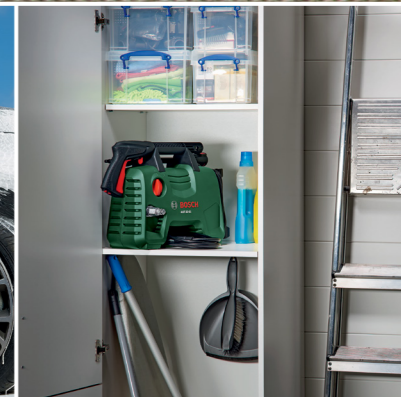

Type

EasyAquatak 120

Max. pressure	120 bar / 1,740 PSI
Max. flow rate	5.8 l/min
Motor power	1,500 W
Weight (including accessories)	4.7 kg
Hose length / material	5m / PVC
Power cable length	5 m
All metal pump	✓
On-board storage of accessories	✓
Self priming capable	✓
Fixed fan jet nozzle	✓
Rotary nozzle	✓
Detergent foaming nozzle	✓
Part No.	06008A7941
SKU.	347482

A premium level compact and clever cleaner which is easy to store and houses all accessories onboard. This unit comes already assembled and ready to use straight out of the box.

PERFECT FOR CLEANING: Small Vehicles, Bicycles, Windows, Outdoor Furniture, Gardening Tools, Balconies, Small Terraces and Patios.