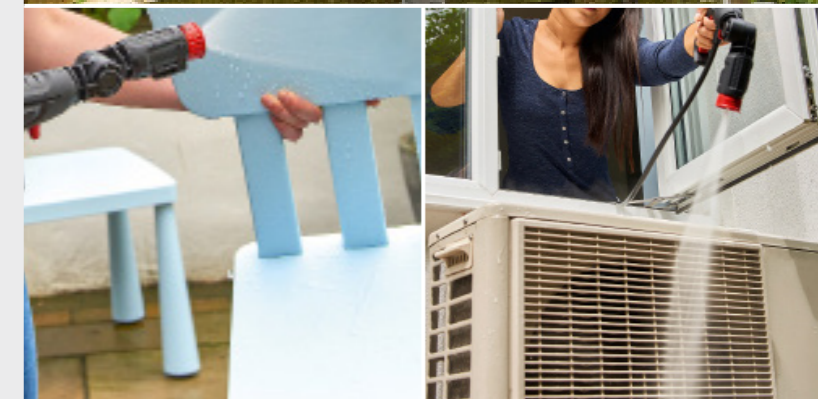

Type	EasyAquatak 100
Max. pressure	100 bar / 1,450 PSI
Max. flow rate	5.5 l/min
Motor power	1,100 W
Max. flow temperature	40° C
Weight (including accessories)	3.70 kg
Hose length / material	3m / PVC
Power cable length	5 m
Self priming capable	✓
On-board storage of accessories	✓
Bosch 360° gun + Detergent foaming attachment	✓
Variable fan jet nozzle	-
Detergent foaming nozzle	✓
Rotary nozzle	-
Part No.	06008A7E40
SKU.	347481

The handy solution for regularly tackling dirty surfaces. The Bosch 360° Gun makes it easy to clean hard-to-reach spaces. One-handed operation provides more freedom and manageability for faster results.

PERFECT FOR CLEANING: Small Vehicles, Bicycles, Waste Bins, Outdoor Furniture, Gutters and Windows.