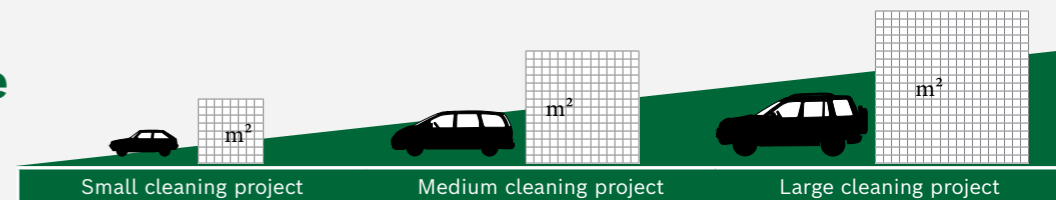

The Aquatak Guide

Easy	Aquatak 100	5.5 l/min	100 bar/1450 PSI	
	Aquatak 120	5.8 l/min	120 bar/1740 PSI	
Universal	Aquatak 125	6.0 l/min	125 bar/1813 PSI	
	Aquatak 130	7.0 l/min	130 bar/1885 PSI	
Advanced	Aquatak 135	7.5 l/min	135 bar/1958 PSI	
	Aquatak 140	7.5 l/min	140 bar/2030 PSI	
	Aquatak 150	8.5 l/min	150 bar/2175 PSI	

Pick the right Aquatak High-Pressure Washer for the size of your cleaning projects. Get ready for small projects such as cleaning up bicycles, motor bikes, garden furniture, pottery or a BBQ with the Aquatak from our easy segment. The Universal Aquatak models are suitable for all-round cleaning tasks such as cleaning regular sized vehicles, small patios, gutters, ponds or driveways. The Advanced Aquatak models offer high cleaning performance for heavy duty tasks such as cleaning large patio surfaces, horse floats, 4WD cars, quad bikes, stables, swimming pools or tennis courts.